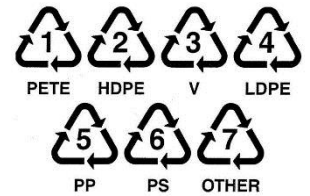

SINGLE STREAM CURBSIDE RECYCLING

 **Cardboard, Boxboard, Office Paper, Newsprint, Junk Mail, Magazines and Catalogues**

Shredded Paper
in clear bags

 **Plastic Containers, Plastic Milk Jugs, Milk and Juice Cartons**
(No "Clam Shell" Type Food Containers labelled #1) (No oil containers or chemical jugs)

Remove all lids and caps

 **Tin, Aluminum**

Rinse all items – labels can remain on

ITEMS NOT ACCEPTED

Clamshell Containers

Lightbulbs

Plastic Bags and Stretch Wrap

Wood and Metal Scrap